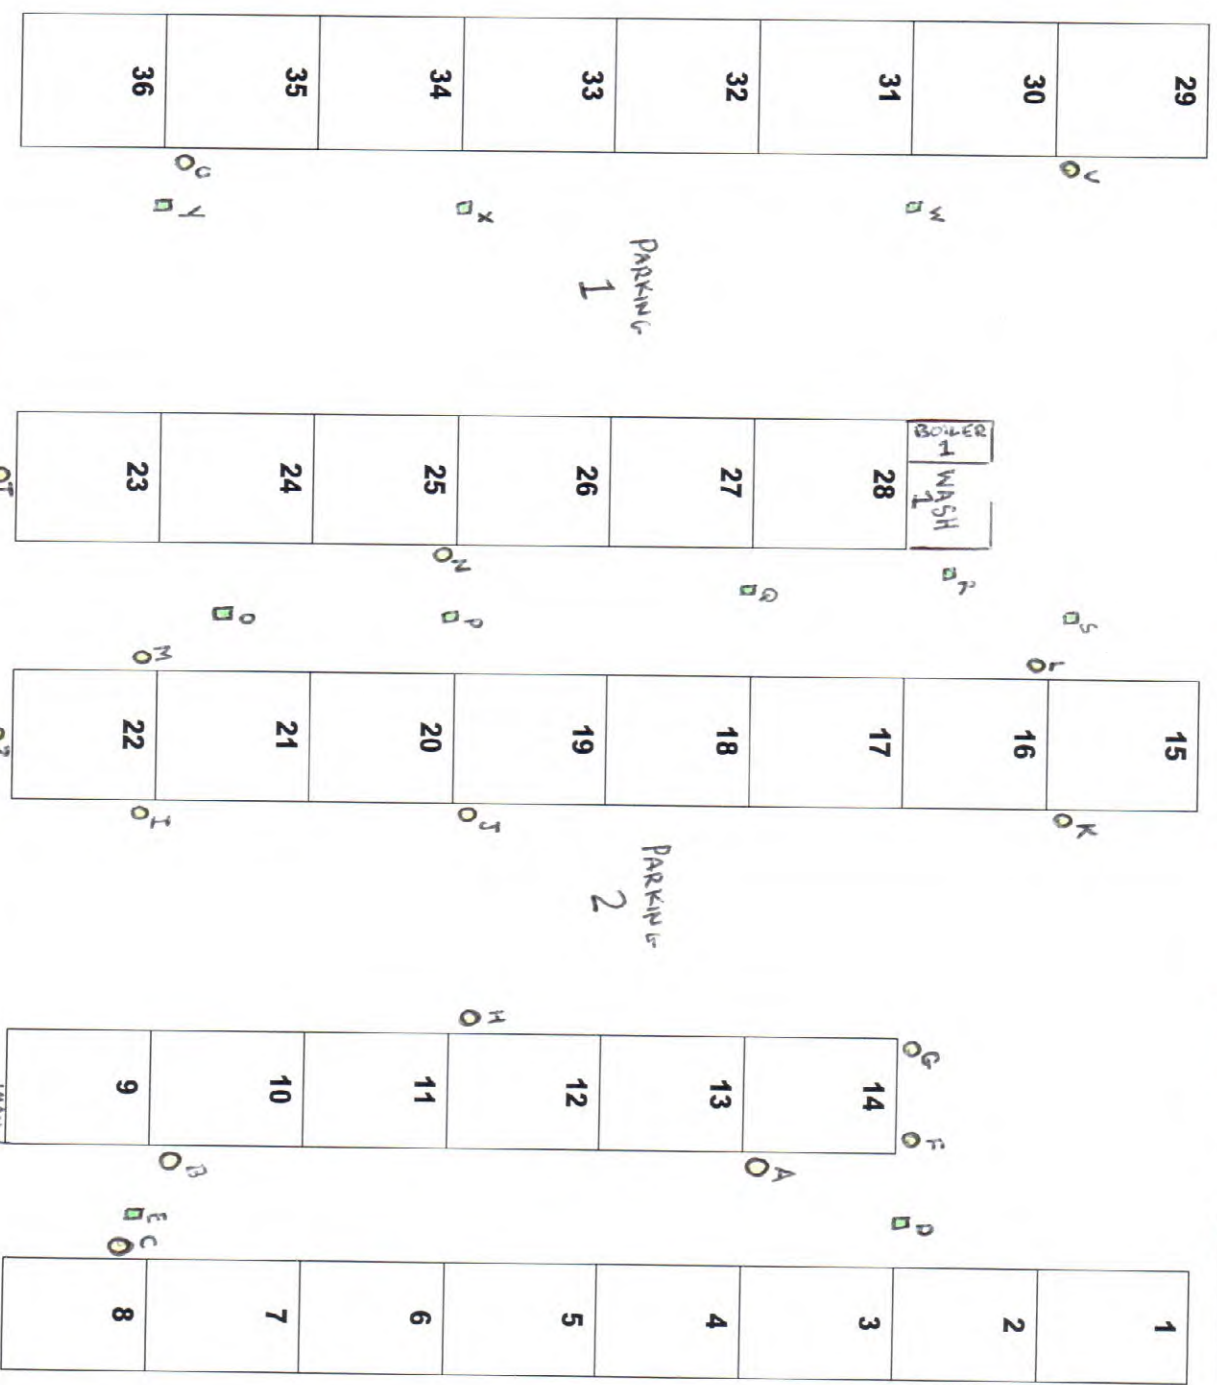

M 1 2 3 4 5 6 7 8

LEGEND  
 ○ Security light  
 □ walk way light

TRASH 1

TRASH 2

WASH 2  
 BOILER 2